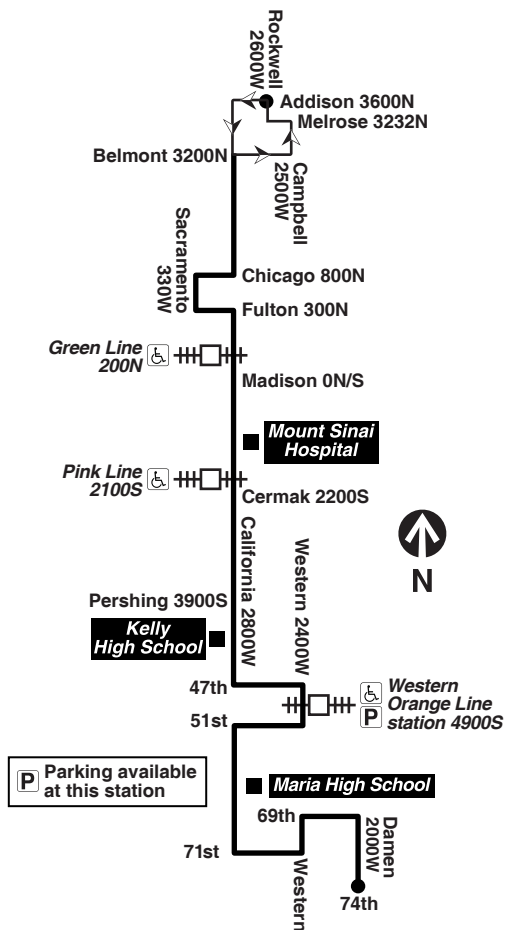

Federal law requires priority seating be designated for seniors and people with disabilities. **Please stand up** and yield these seats when needed for qualifying riders or when asked.

Schedules and other info in this timetable are subject to change. CTA does not assume responsibility for errors in timetables nor for inconvenience or damage resulting from delays.

Pay close attention to destination signs and announcements when boarding: added service may sometimes be provided over portions of this or any bus route and some trips can end before the furthest terminal on a line depending on service needs or time of day.

Bicycle racks are installed on the front of all CTA buses and are allowed on CTA trains during certain hours. See our Bike & Ride brochure or webpage for help on how to use racks and more.

Know before you go: Get alerts from us by text or e-mail about planned service changes every week or instant alerts for unplanned reroutes and disruptions. Sign up for CTA Updates today at transitchicago.com/updates.

For more travel information, use the Ventra app or call the RTA Travel Information Center at 312-836-7000. *Para obtener mayor información, en Español, llame al Centro de Información a 312-836-7000.*

Chicago Transit Authority

94 California

Effective Dec. 17, 2023

All CTA buses are accessible

transitchicago.com/bus/94

Monday thru Friday

Northbound

LV 74th/Damen	California/59th	California/Archer	California/26th	California/Jackson	California/Milwaukee	AR Addison/Rockwell
3:40a	3:53a	4:08a	4:14a	4:23a	4:40a	4:49a
4:01	4:14	4:29	4:35	4:44	5:01	5:10
4:21	4:34	4:49	4:55	5:04	5:21	5:30
4:41	4:55	5:10	5:17	5:28	5:45	5:55
5:00	5:15	5:31	5:39	5:50	6:08	6:18
5:20	5:35	5:51	5:58	6:10	6:29	6:39
5:35	5:51	6:08	6:16	6:28	6:48	6:59
5:50	6:05	6:22	6:30	6:43	7:05	7:16
6:00	6:16	6:34	6:43	6:56	7:19	7:31
6:10	6:26	6:44	6:52	7:06	7:29	7:42
6:20	6:36	6:55	7:03	7:17	7:41	7:54
6:30	6:46	7:06	7:14	7:29	7:53	8:06
6:39	6:56	7:17	7:25	7:41	8:06	8:18
6:48	7:05	7:27	7:35	7:51	8:16	8:28
6:56	7:13	7:36	7:45	8:01	8:25	8:37
7:05	7:21	7:45	7:54	8:10	8:34	8:46
7:13	7:31	7:57	8:05	8:21	8:45	8:57
7:24	7:43	8:06	8:15	8:31	8:55	9:07
7:35	7:54	8:16	8:25	8:42	9:06	9:18
7:47	8:05	8:26	8:35	8:51	9:15	9:26
8:02	8:20	8:39	8:49	9:04	9:27	9:38
8:17	8:35	8:53	9:03	9:18	9:40	9:52
8:32	8:49	9:08	9:17	9:31	9:53	10:05
8:47	9:04	9:23	9:32	9:46	10:08	10:19
9:02	9:18	9:36	9:45	10:00	10:22	10:34
9:17	9:33	9:51	10:00	10:15	10:37	10:49
9:32	9:48	10:06	10:15	10:30	10:52	11:04
9:47	10:03	10:21	10:30	10:45	11:07	11:19
10:02	10:18	10:36	10:45	11:00	11:22	11:34
10:17	10:33	10:51	11:00	11:15	11:37	11:49
10:32	10:48	11:06	11:15	11:30	11:52	12:04p
10:47	11:03	11:21	11:30	11:45	12:07p	12:19p
11:02	11:18	11:37	11:45	12:00p	12:22	12:34
11:18	11:34	11:53	12:01p	12:16	12:38	12:50
11:34	11:50	12:09p	12:17	12:32	12:54	1:06
11:53	12:09p	12:27	12:36	12:50	1:13	1:25
12:10p	12:26	12:44	12:53	1:07	1:30	1:42
12:24	12:40	12:59	1:07	1:22	1:44	1:56
12:38	12:54	1:13	1:21	1:36	1:58	2:10
12:53	1:09	1:28	1:36	1:51	2:13	2:25
1:08	1:25	1:44	1:53	2:07	2:30	2:42
1:24	1:40	1:59	2:08	2:23	2:46	2:58
1:39	1:55	2:14	2:23	2:38	3:02	3:15
1:55	2:11	2:30	2:39	2:54	3:19	3:31
2:10	2:27	2:47	2:56	3:12	3:37	3:50
2:26	2:42	3:04	3:13	3:29	3:54	4:07
2:41	2:58	3:21	3:30	3:47	4:13	4:26
2:58	3:16	3:40	3:48	4:05	4:32	4:46
3:16	3:34	3:58	4:07	4:24	4:51	5:04
3:35	3:53	4:17	4:26	4:43	5:10	5:23
3:54	4:13	4:35	4:44	5:00	5:29	5:44
4:13	4:32	4:53	5:01	5:16	5:44	5:59
4:32	4:50	5:11	5:19	5:34	6:00	6:14
4:51	5:09	5:30	5:38	5:53	6:18	6:32
5:10	5:28	5:50	5:57	6:11	6:35	6:48
5:29	5:47	6:08	6:15	6:29	6:53	7:05
5:49	6:06	6:26	6:34	6:47	7:09	7:21
6:09	6:26	6:45	6:53	7:05	7:27	7:38
6:30	6:45	7:03	7:10	7:23	7:47	7:54
6:50	7:06	7:24	7:31	7:43	8:03	8:14
7:13	7:29	7:47	7:54	8:06	8:26	8:37
7:38	7:53	8:10	8:18	8:30	8:50	9:00
8:02	8:17	8:34	8:41	8:53	9:12	9:22
8:27	8:42	8:59	9:06	9:17	9:37	9:47
8:51	9:06	9:23	9:30	9:41	10:00	10:10
9:17	9:31	9:46	9:53	10:04	10:23	10:32
9:42	9:56	10:11	10:18	10:29	10:47	10:57
10:08	10:21	10:36	10:43	10:53	11:10	11:20
10:34	10:47	11:02	11:09	11:19	11:36	11:46
11:00	11:13	11:28	11:35	11:45	12:02a	12:12a

#94 California

Southbound